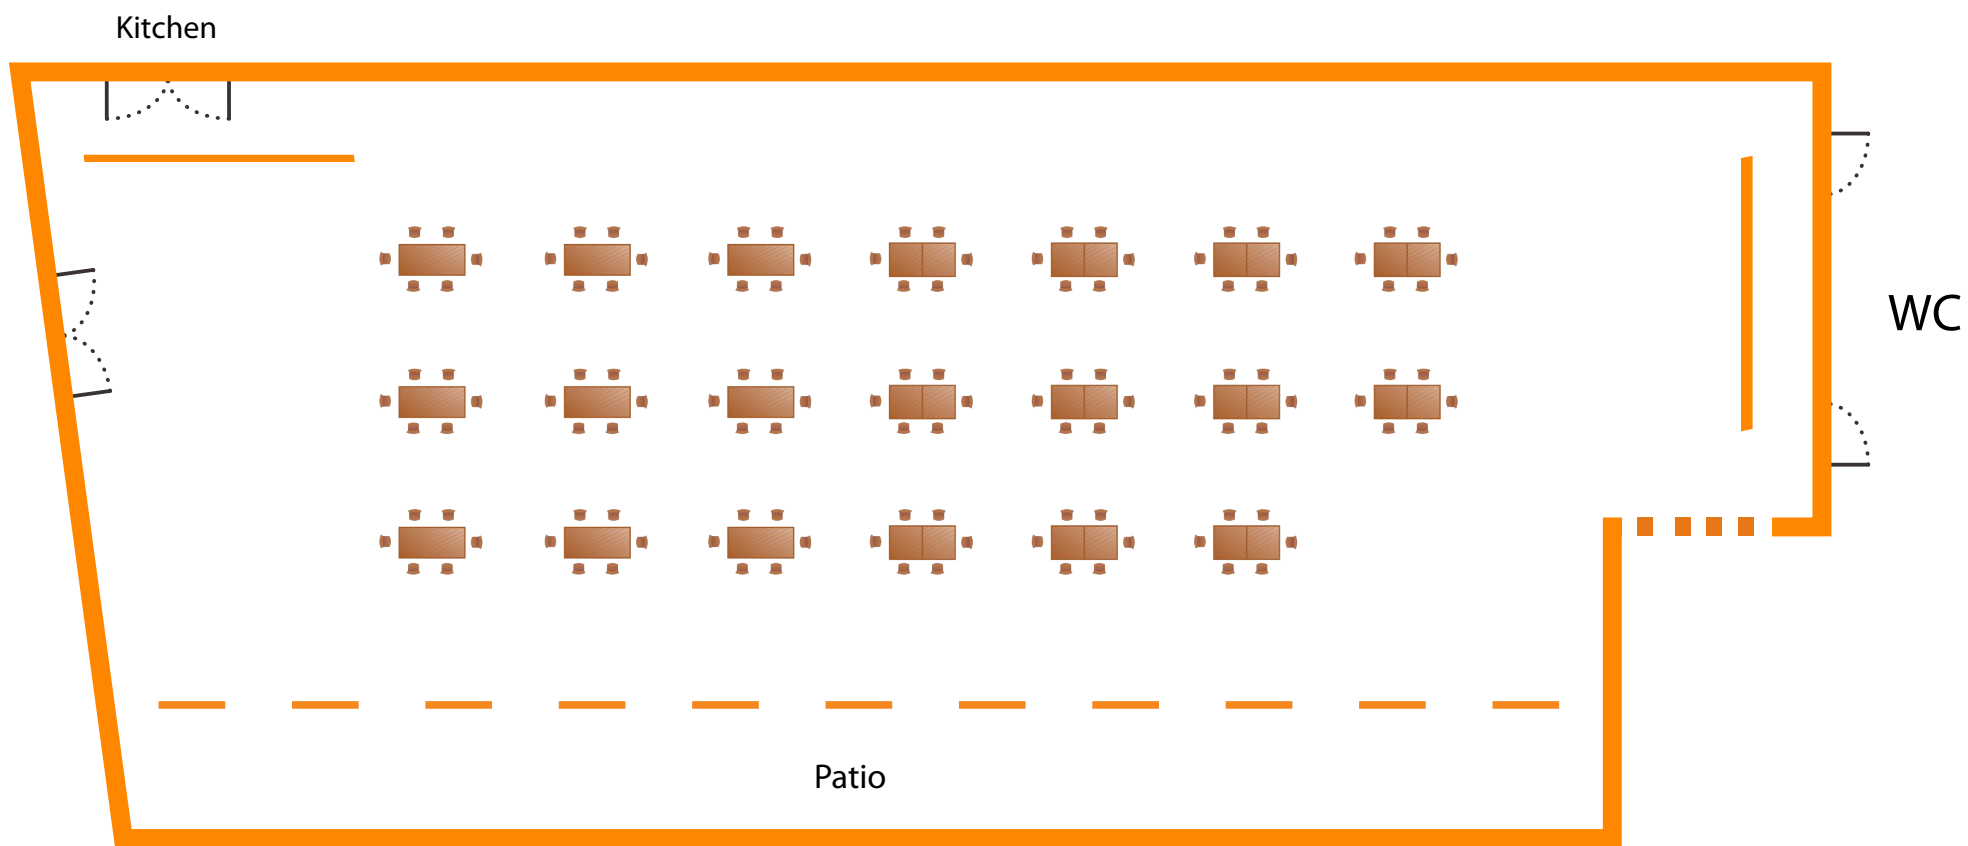

# EMOTION BALLROOM

SET-UP: **BANQUET STYLE**

CAPACITY: **120 seats**

# EMOTION BALLROOM

SET-UP:

COCKTAIL

CAPACITY: 180 seats

# EMOTION BALLROOM

SET-UP: U SHAPE STYLE

CAPACITY: 21 seats