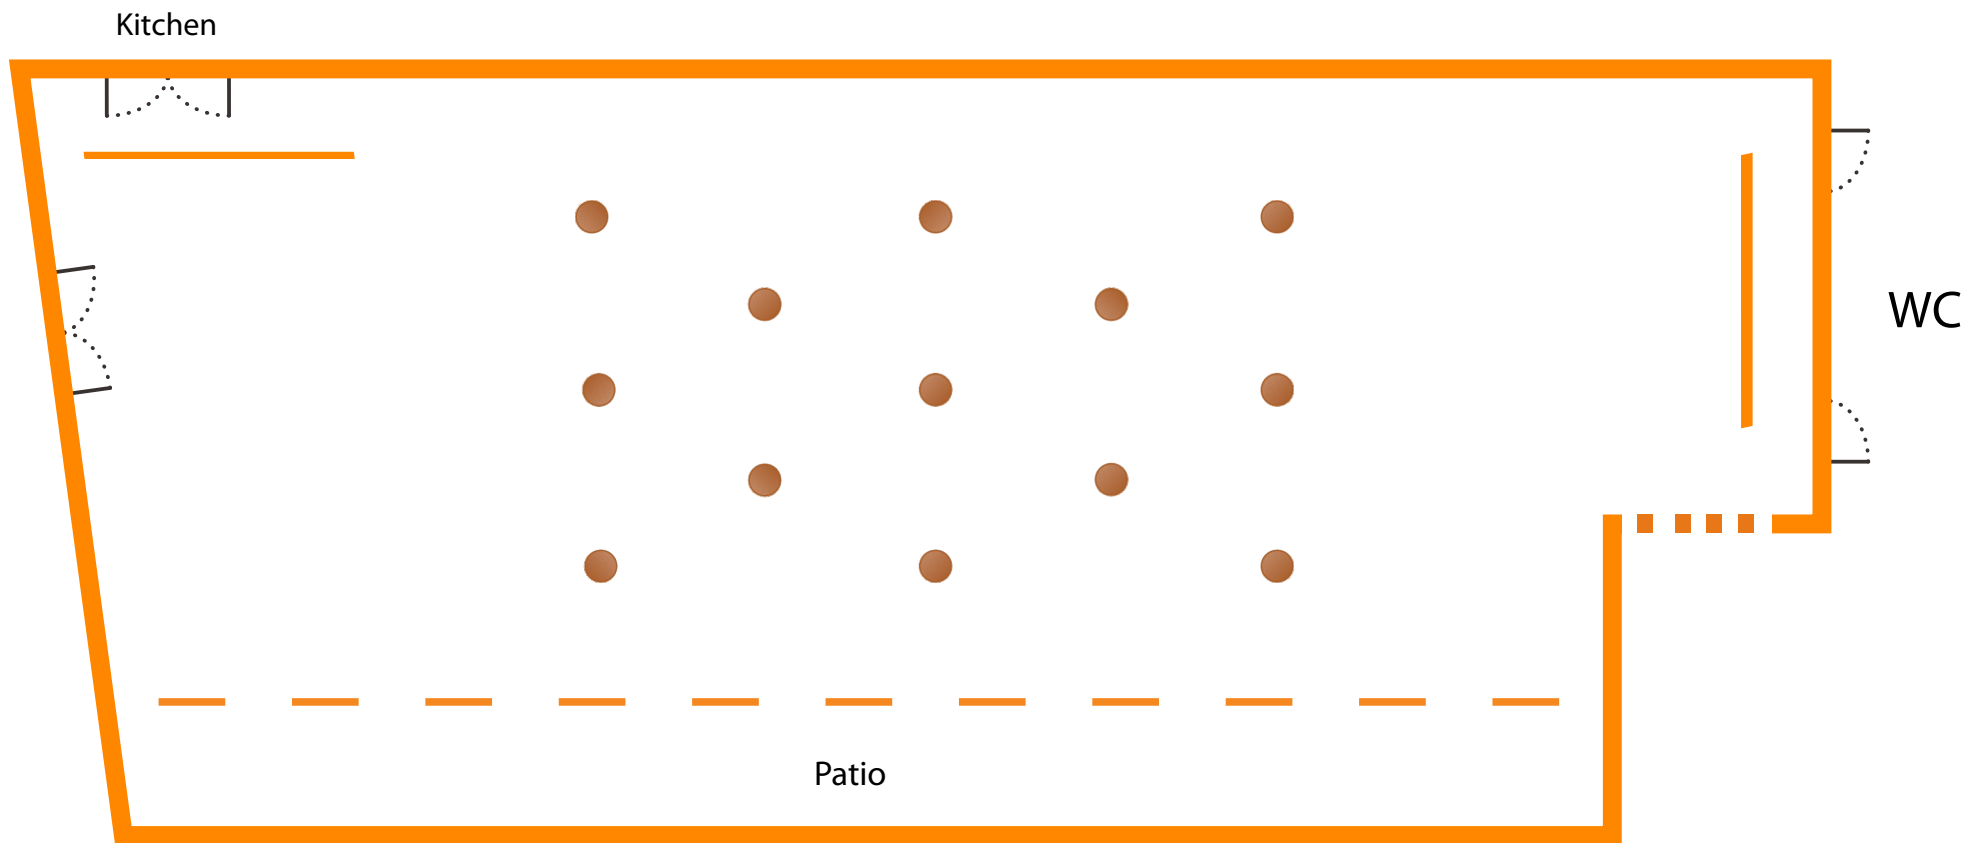

# EMOTION BALLROOM

SET-UP: **BANQUET STYLE**

CAPACITY: **120 seats**

# EMOTION BALLROOM

SET-UP:

COCKTAIL

CAPACITY: 180 seats

# EMOTION BALLROOM

SET-UP: U SHAPE STYLE

CAPACITY: 21 seats