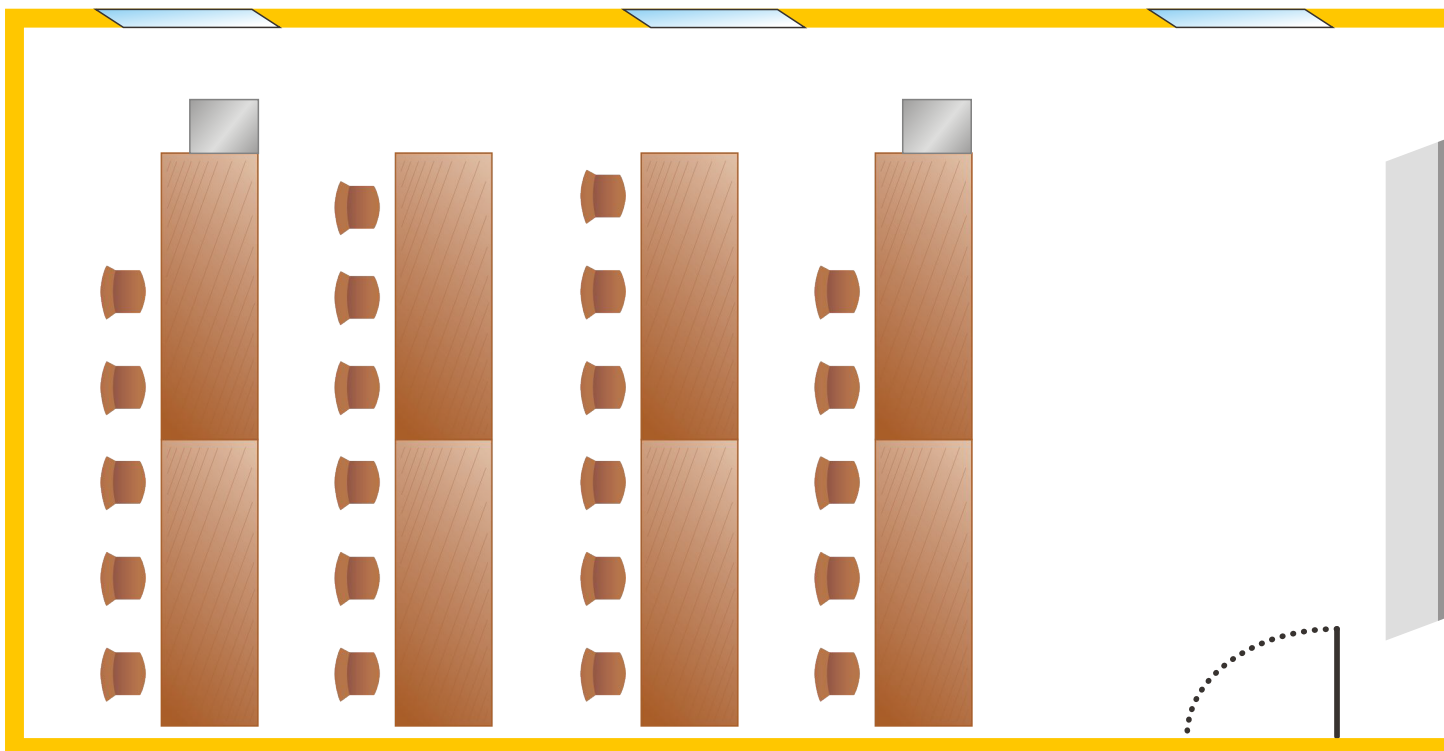

SALON 2

SET-UP:

CLASSROOM

CAPACITY: 22 seats

SALON 2

SET-UP:

**BOARDROOM**

CAPACITY: **14 seats**

SALON 2

SET-UP:

U SHAPE STYLE

CAPACITY:

15 seats

SALON 2

SET-UP:

**THEATRE STYLE**

CAPACITY:

**42 seats**