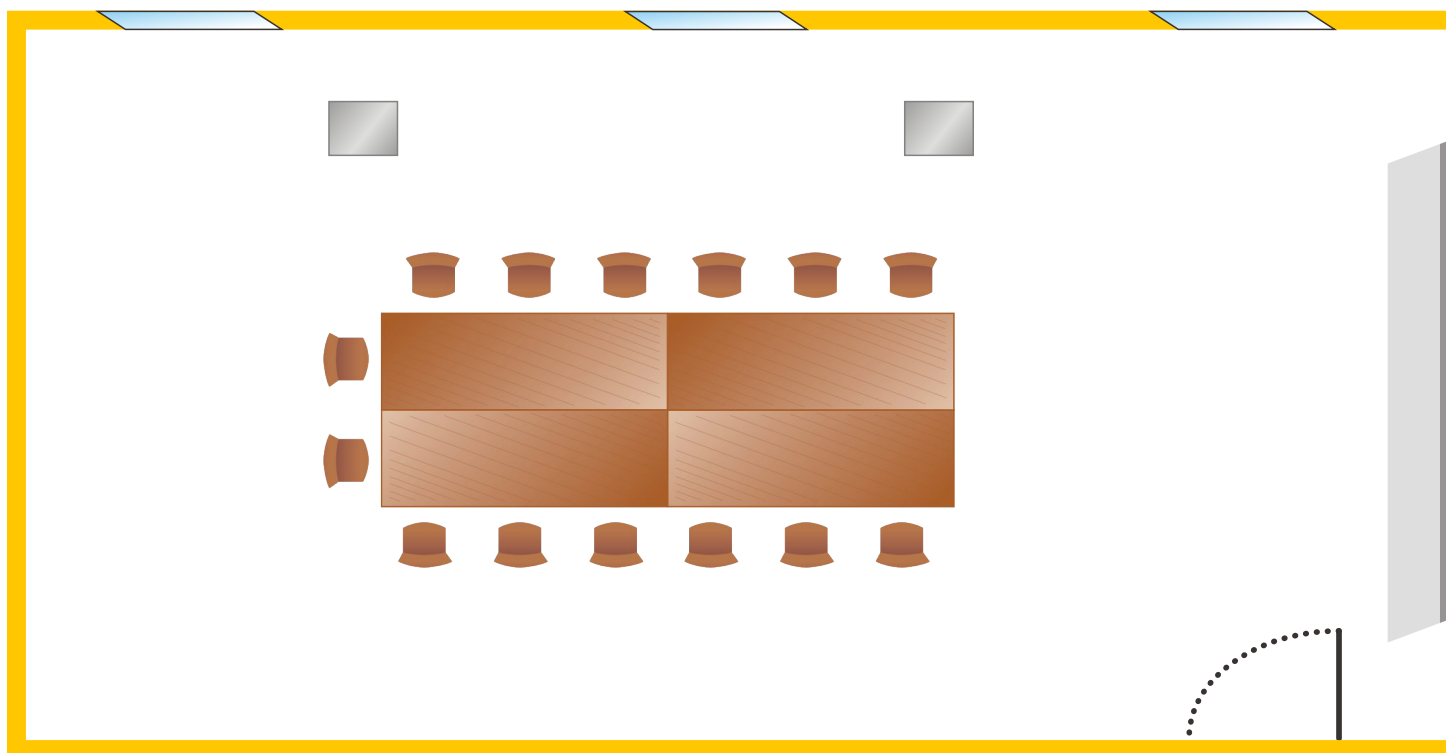

SALON 2

SET-UP:

CLASSROOM

CAPACITY: 22 seats

SALON 2

SET-UP:

**BOARDROOM**

CAPACITY: **14 seats**

SALON 2

SET-UP:

U SHAPE STYLE

CAPACITY:

15 seats

SALON 2

SET-UP:

**THEATRE STYLE**

CAPACITY:

**42 seats**