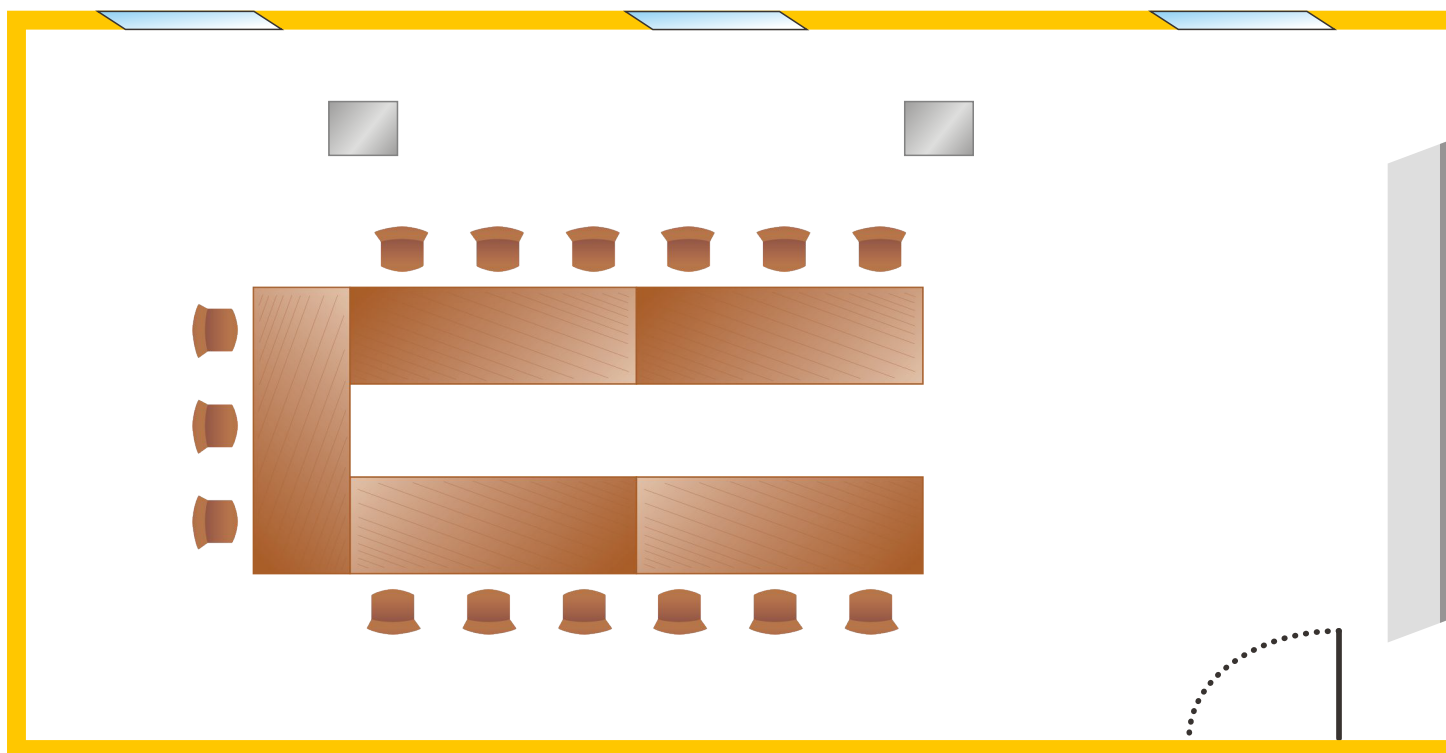

SALON 2

SET-UP:

CLASSROOM

CAPACITY: 22 seats

SALON 2

SET-UP:

**BOARDROOM**

CAPACITY: **14 seats**

SALON 2

SET-UP:

U SHAPE STYLE

CAPACITY:

15 seats

SALON 2

SET-UP:

**THEATRE STYLE**

CAPACITY:

**42 seats**