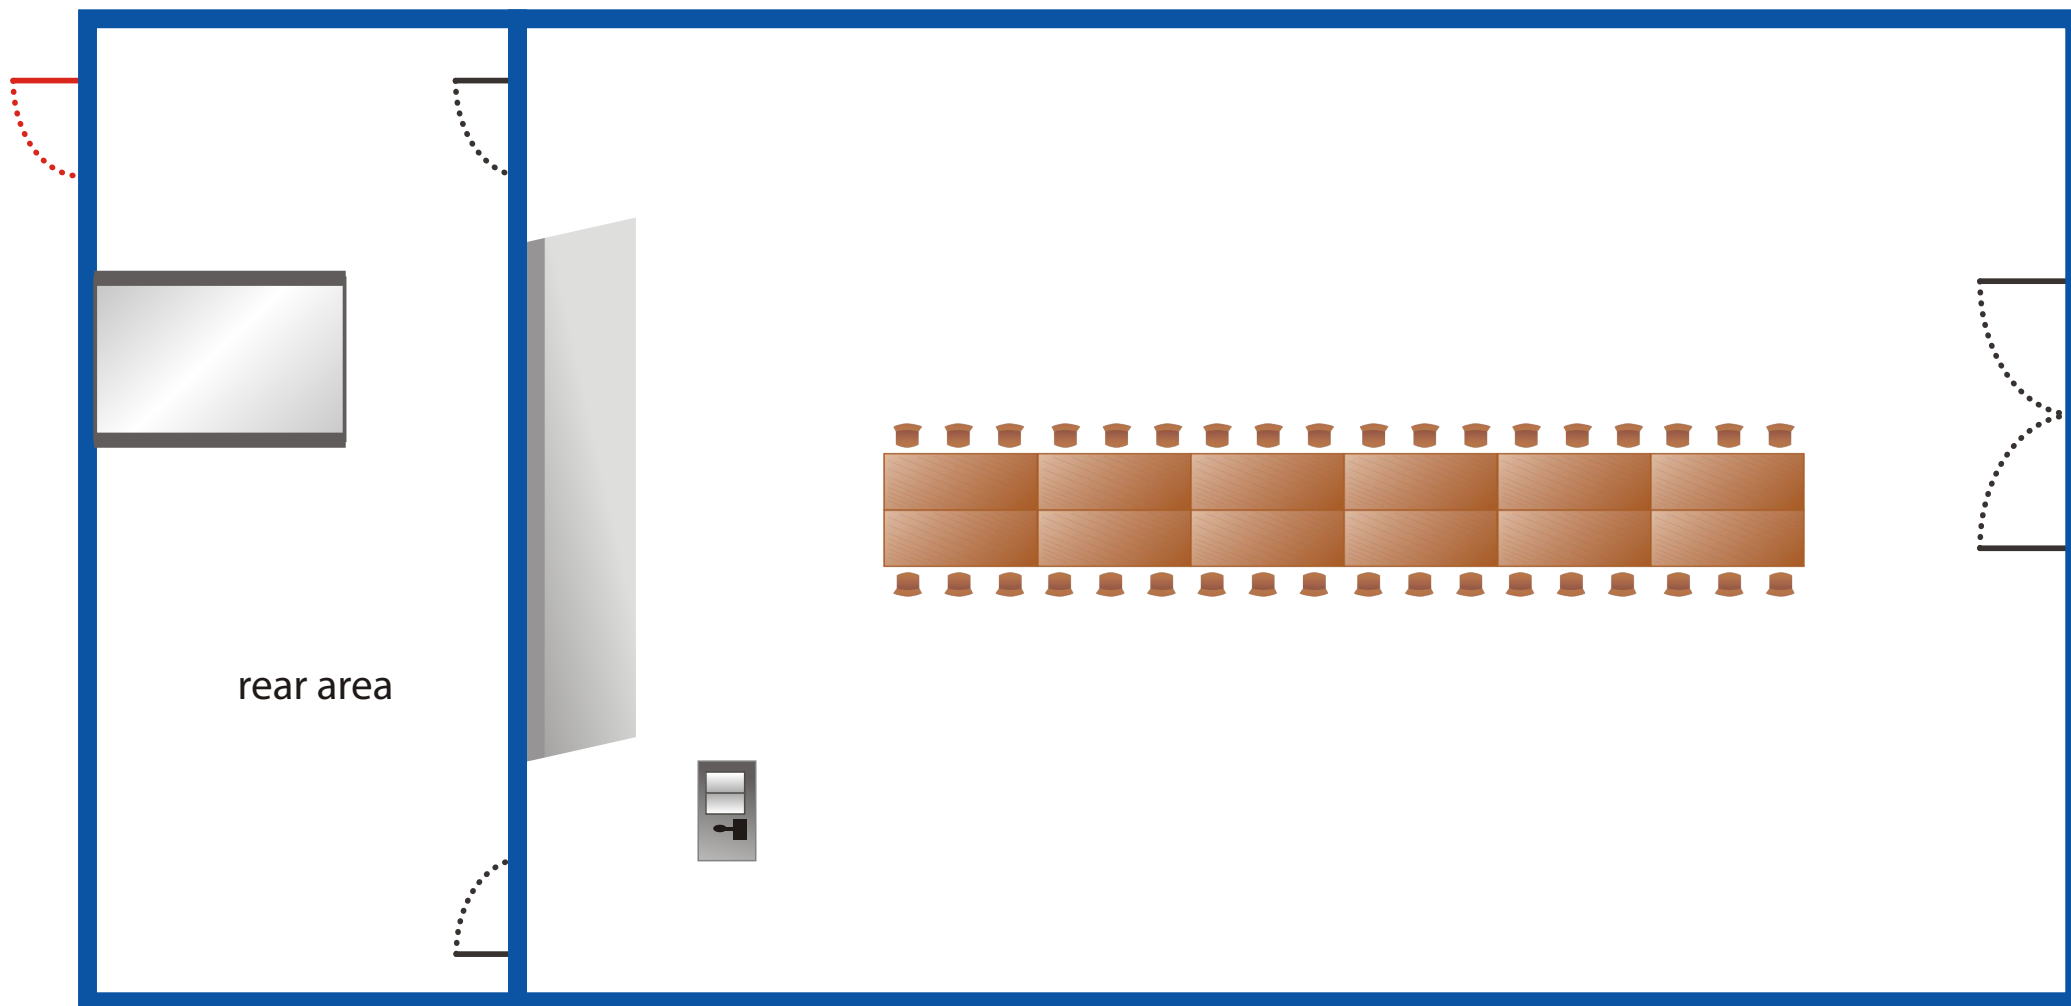

CONGRESS HALL

SET-UP:

CLASSROOM

CAPACITY: 120 seats

CONGRESS HALL

SET-UP: **BANQUET STYLE**

CAPACITY: **120 seats**

CONGRESS HALL

SET-UP: U SHAPE STYLE

CAPACITY: 45 seats

CONGRESS HALL

SET-UP:

BOARDROOM

CAPACITY:

36 seats

CONGRESS HALL

SET-UP: **THEATRE STYLE**

CAPACITY: **180 seats**

CONGRESS HALL

SET-UP:

COCKTAIL

CAPACITY: **180 seats**