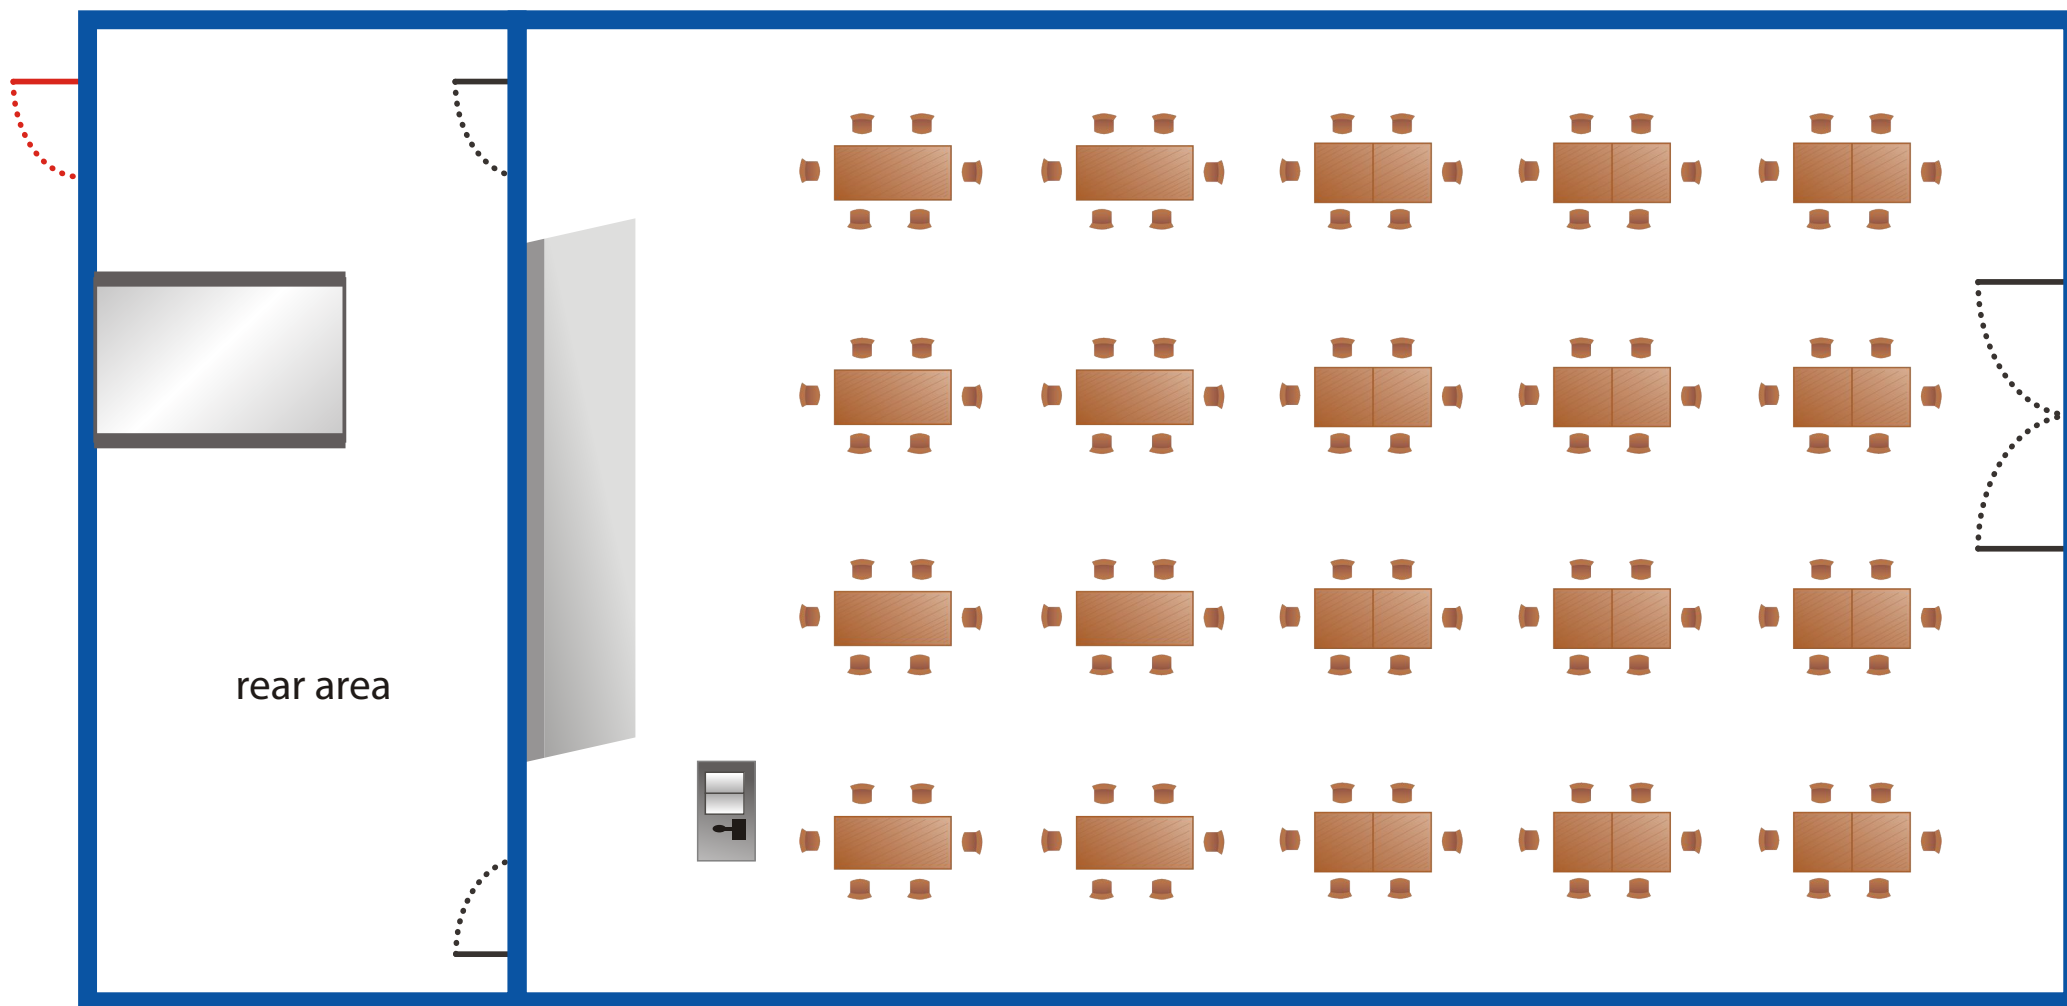

CONGRESS HALL

SET-UP:

CLASSROOM

CAPACITY: 120 seats

CONGRESS HALL

SET-UP: **BANQUET STYLE**

CAPACITY: **120 seats**

CONGRESS HALL

SET-UP: U SHAPE STYLE

CAPACITY: 45 seats

CONGRESS HALL

SET-UP:

BOARDROOM

CAPACITY:

36 seats

CONGRESS HALL

SET-UP: **THEATRE STYLE**

CAPACITY: **180 seats**

CONGRESS HALL

SET-UP:

COCKTAIL

CAPACITY: **180 seats**