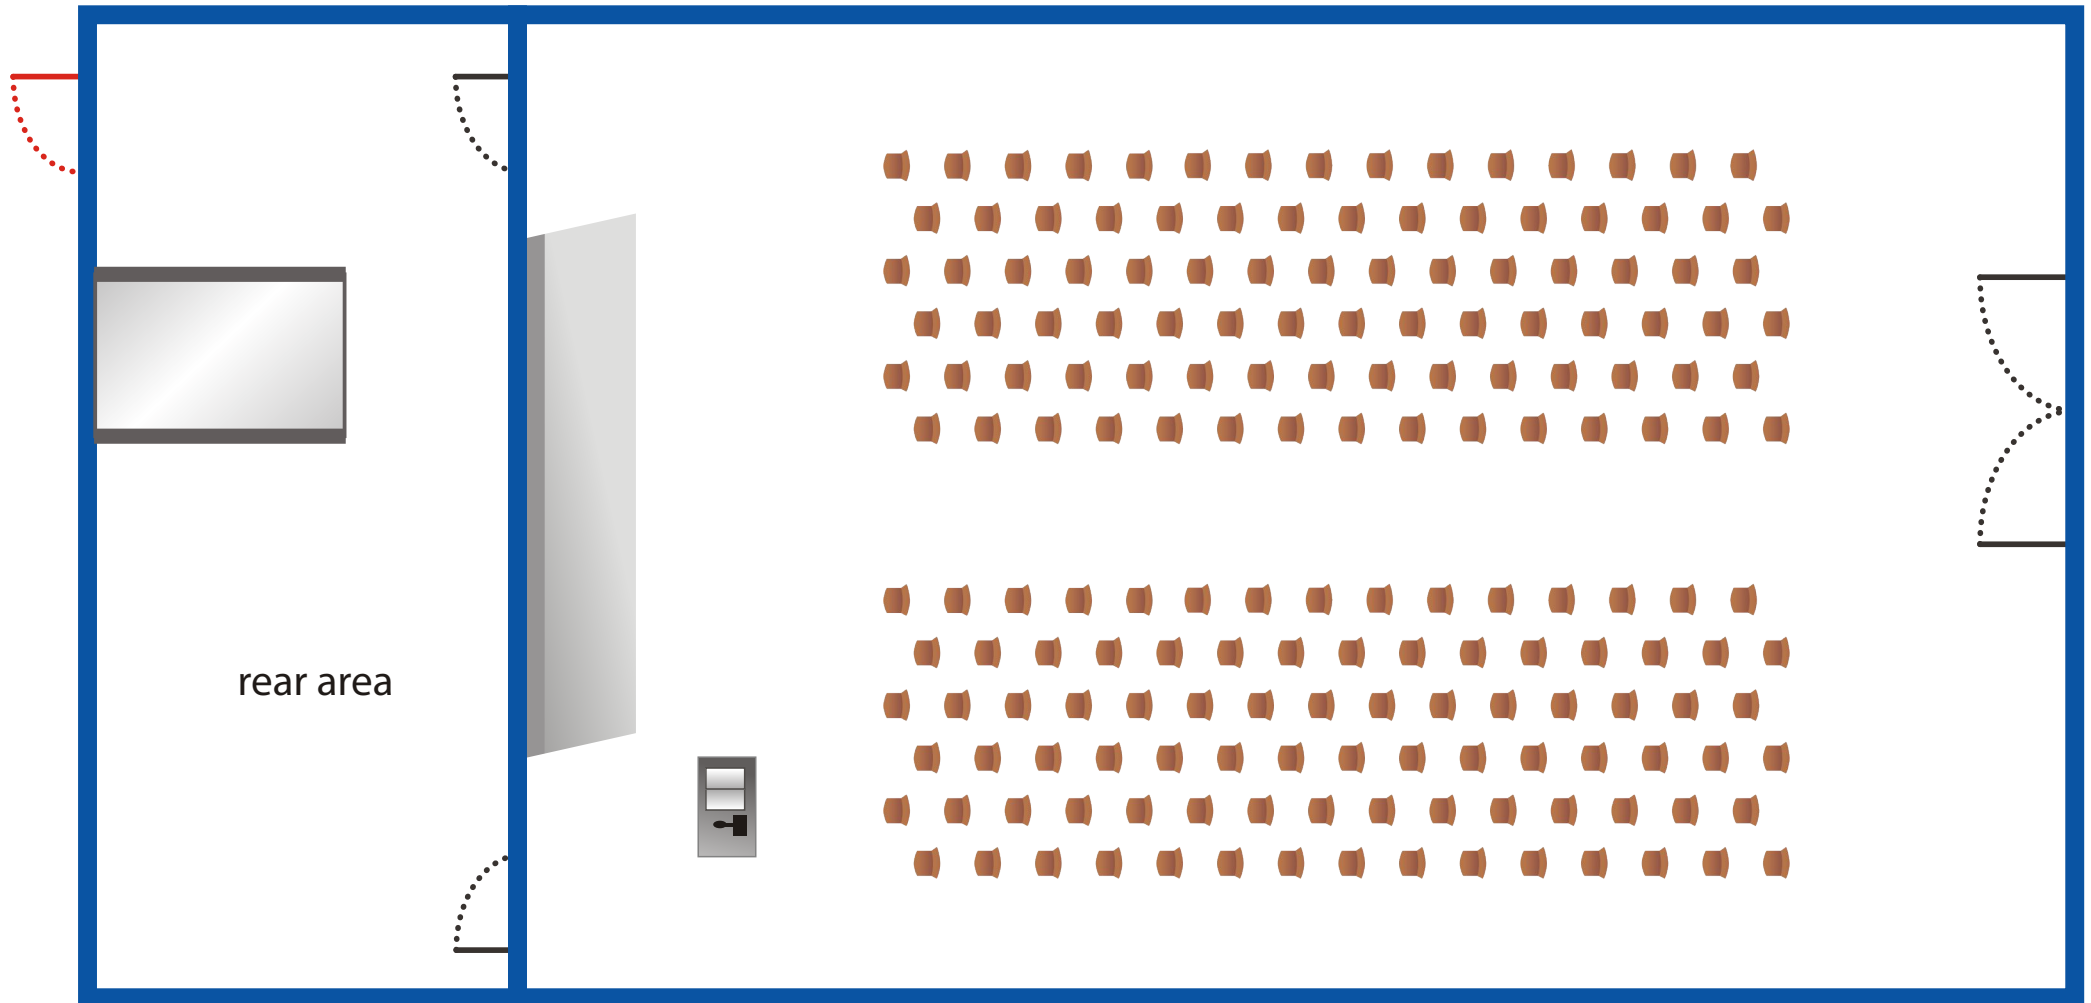

CONGRESS HALL

SET-UP:

CLASSROOM

CAPACITY: 120 seats

CONGRESS HALL

SET-UP: **BANQUET STYLE**

CAPACITY: **120 seats**

CONGRESS HALL

SET-UP: U SHAPE STYLE

CAPACITY: 45 seats

CONGRESS HALL

SET-UP:

BOARDROOM

CAPACITY:

36 seats

CONGRESS HALL

SET-UP: **THEATRE STYLE**

CAPACITY: **180 seats**

CONGRESS HALL

SET-UP:

COCKTAIL

CAPACITY: **180 seats**