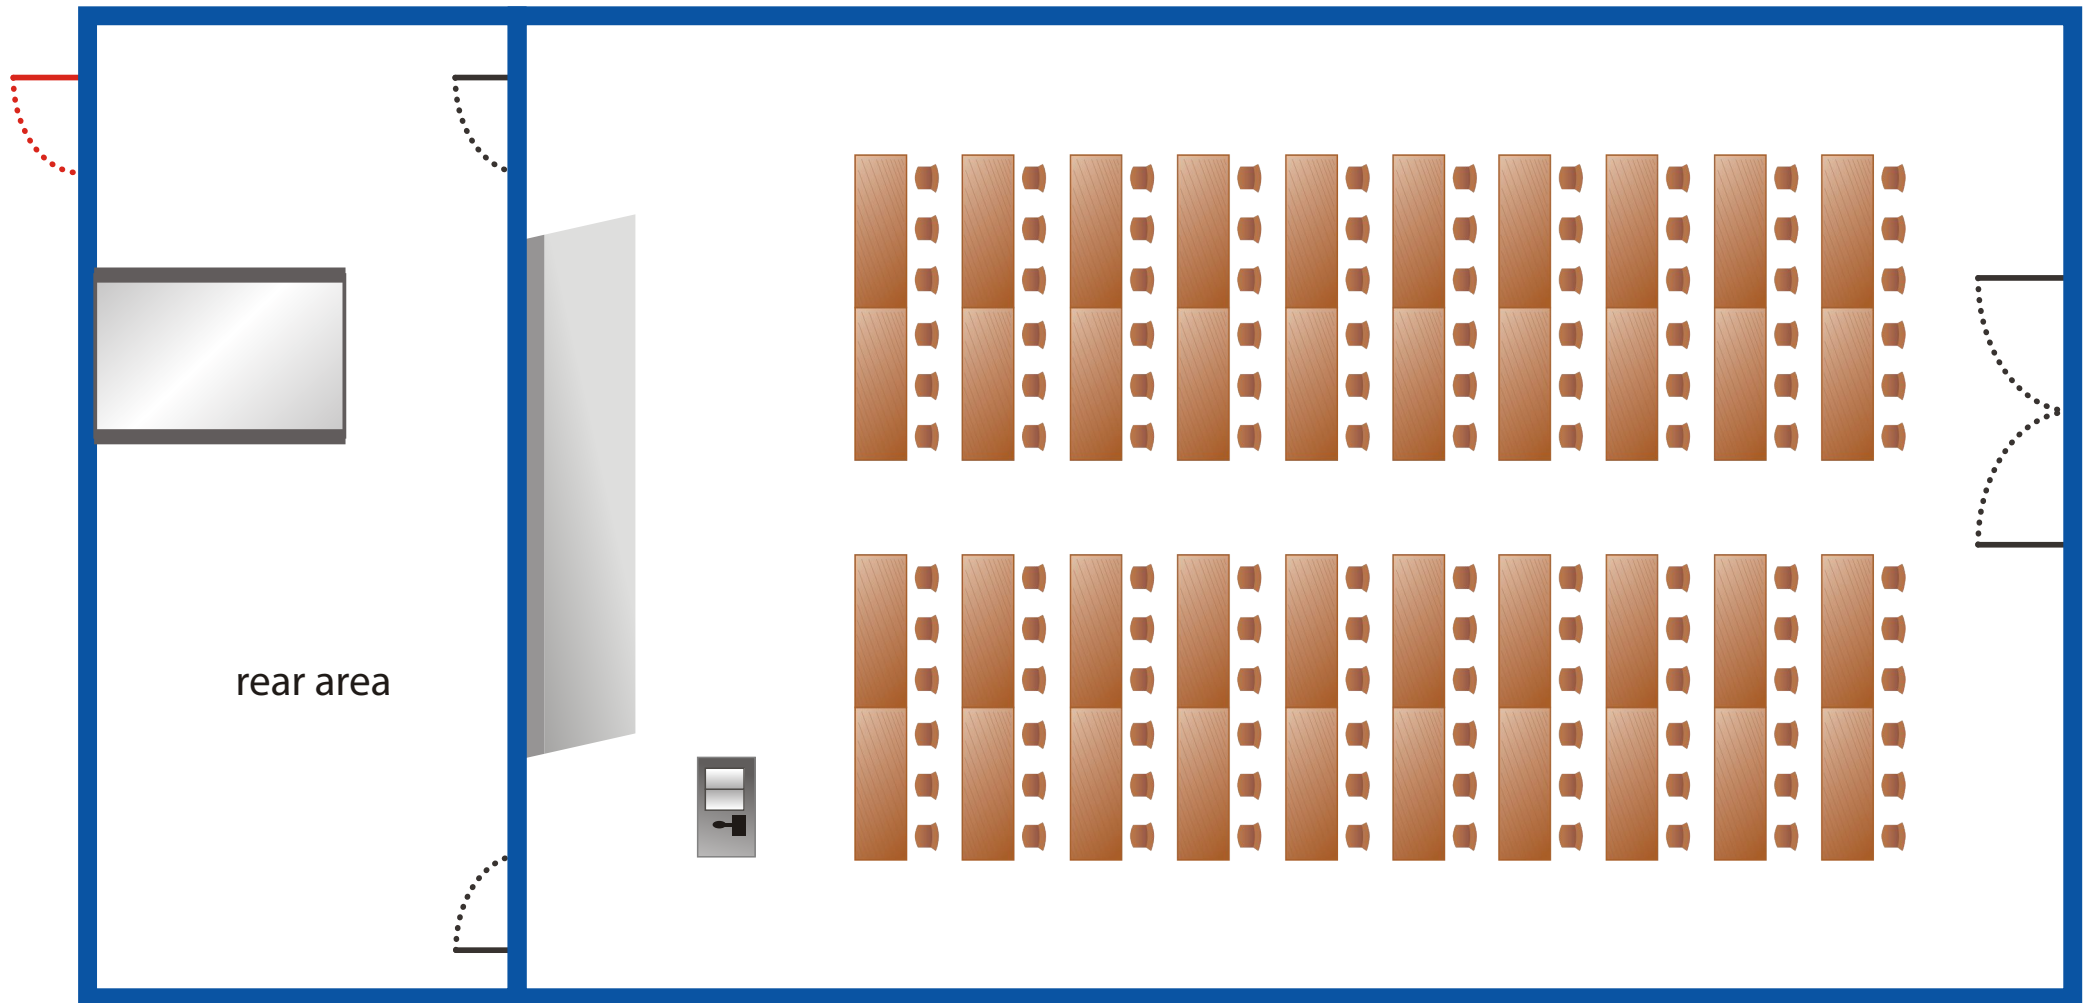

CONGRESS HALL

SET-UP:

CLASSROOM

CAPACITY: 120 seats

CONGRESS HALL

SET-UP: **BANQUET STYLE**

CAPACITY: **120 seats**

CONGRESS HALL

SET-UP: U SHAPE STYLE

CAPACITY: 45 seats

CONGRESS HALL

SET-UP:

BOARDROOM

CAPACITY:

36 seats

CONGRESS HALL

SET-UP: **THEATRE STYLE**

CAPACITY: **180 seats**

CONGRESS HALL

SET-UP:

COCKTAIL

CAPACITY: **180 seats**