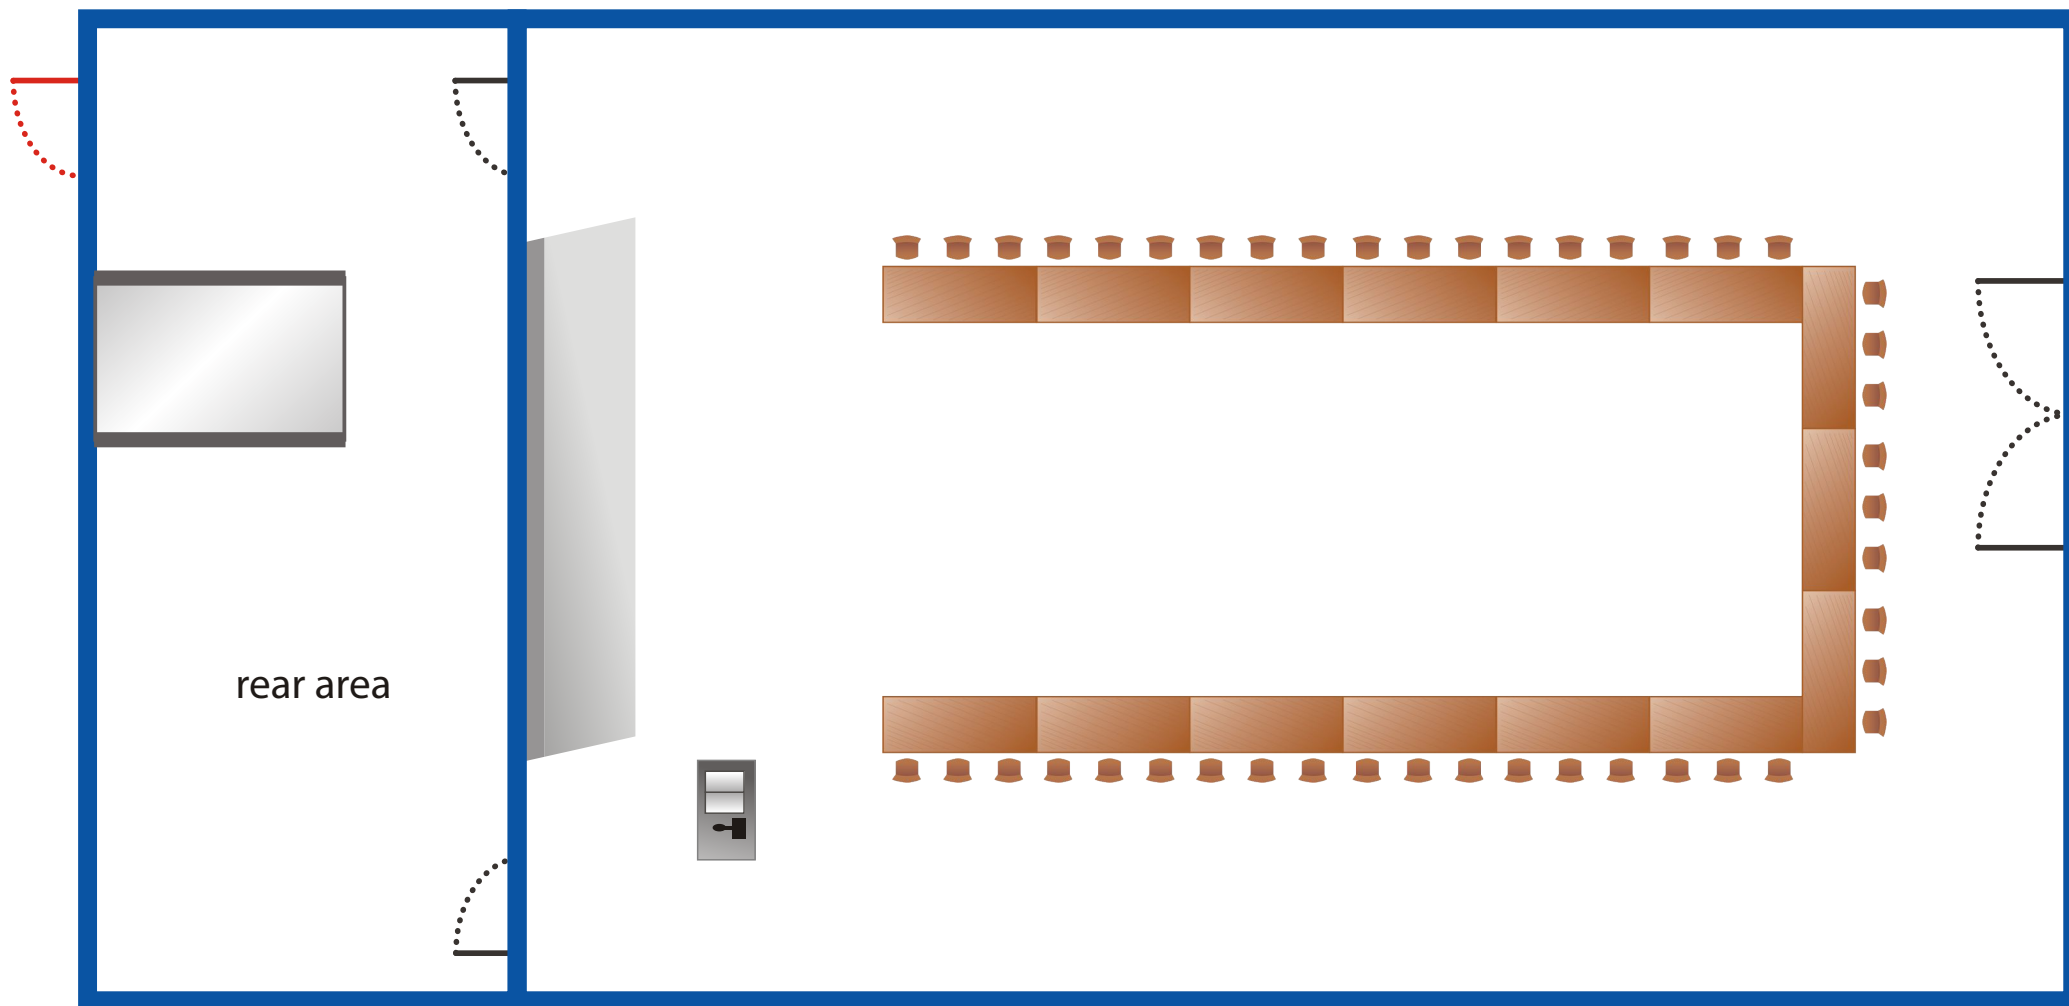

CONGRESS HALL

SET-UP:

CLASSROOM

CAPACITY: 120 seats

CONGRESS HALL

SET-UP: **BANQUET STYLE**

CAPACITY: **120 seats**

CONGRESS HALL

SET-UP: U SHAPE STYLE

CAPACITY: 45 seats

CONGRESS HALL

SET-UP:

BOARDROOM

CAPACITY:

36 seats

CONGRESS HALL

SET-UP: **THEATRE STYLE**

CAPACITY: **180 seats**

CONGRESS HALL

SET-UP:

COCKTAIL

CAPACITY: **180 seats**